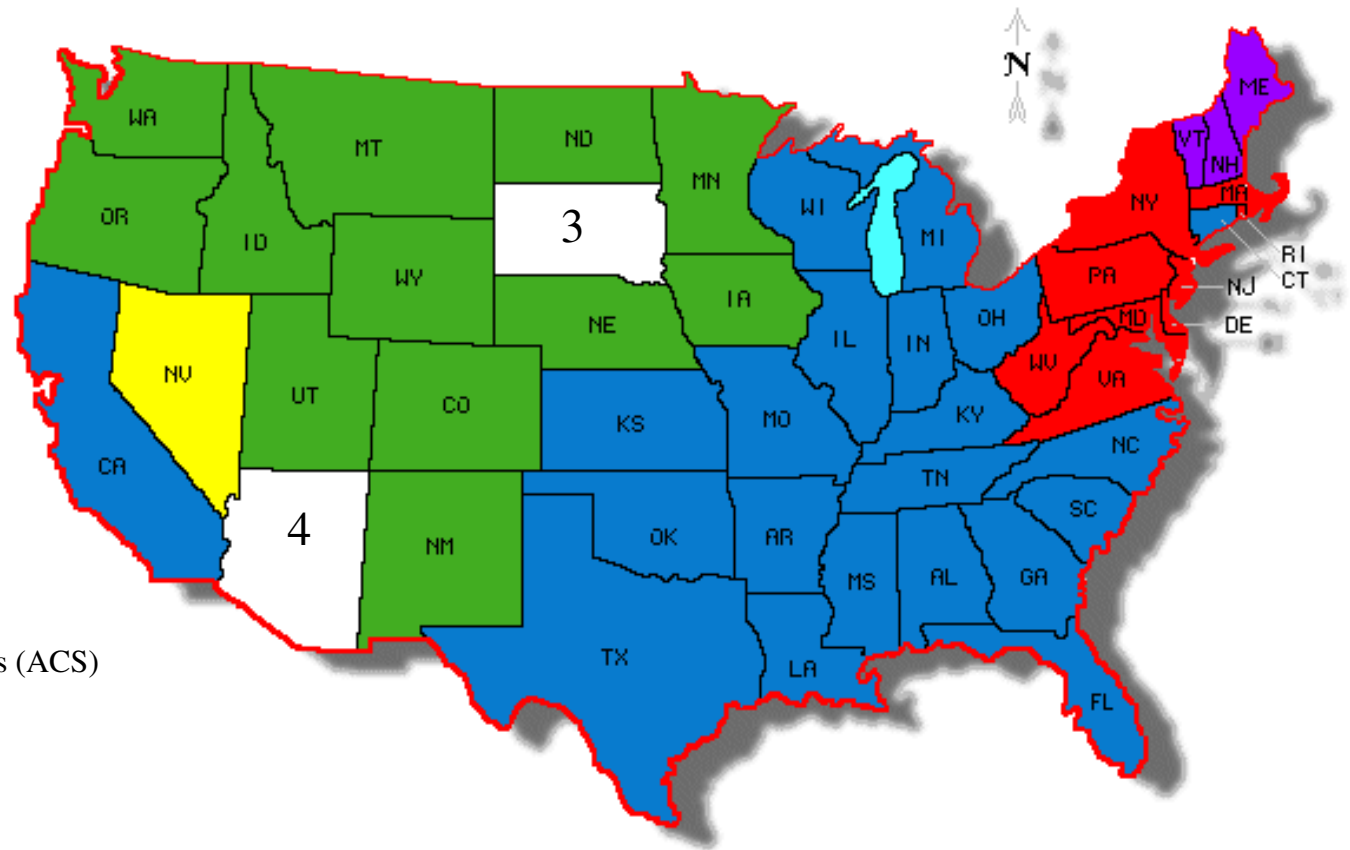

ETC with the most Lifeline Subscribers by State - 2008

- - AT&T
- - QWEST
- - VERIZON
- - EMBARRAS
- - FAIRPOINT COMM.

Notes:

- 1 = Alaska Communications Systems (ACS)
- 2 = Hawaiian Telecom
- 3 = Alltel Wireless
- 4 = Smith Bagley d/b/a CellularOne

District of Columbia = Verizon

* The ETCs in Alaska, Arizona and South Dakota with the most subscribers are wireless ETCs.

3-31-09