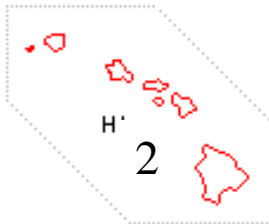

ETC with the most Lifeline Subscribers by State - 2008

- - AT&T
- - QWEST
- - VERIZON
- - EMBARRAS
- - FAIRPOINT COMM.

Notes:

- 1 = Alaska Communications Systems (ACS)
- 2 = Hawaiian Telecom
- 3 = Alltel Wireless
- 4 = Smith Bagley d/b/a CellularOne