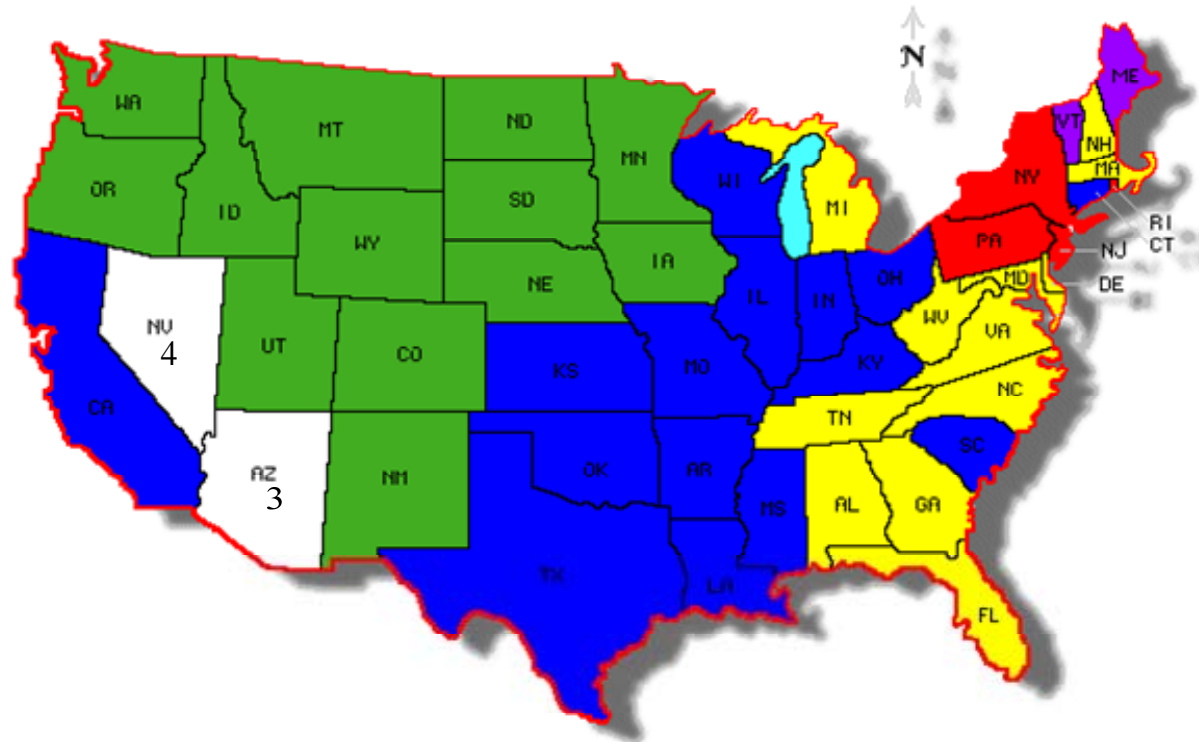

ETC with the Most Lifeline Subscribers by State - 2009

- - AT&T
- - QUEST
- - VERIZON
- - TRACFONE
- - FAIRPOINT

Notes:

- 1 = GCI Communications
- 2 = Hawaiian Telecom
- 3 = Smith Bagley d/b/a CellularOne
- 4 = CenturyTel

District of Columbia = TracFone d/b/a SafeLink Wireless

3-9-10